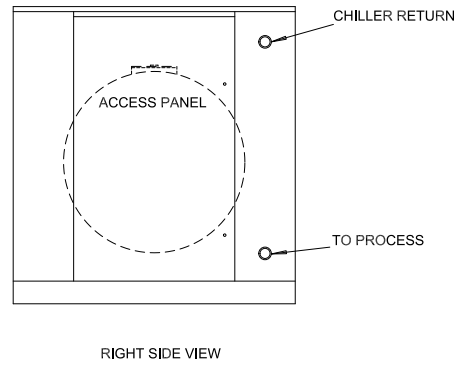

LEFT SIDE VIEW

Qty (8) 1/2" Mounting Holes

FRONT VIEW

RIGHT SIDE VIEW

500 & 600 TANK SECTION		
DATE	11-19-2014	DWG. NO.
REV	1	
DRAWN	JW	
CHECKED		

CAB0002