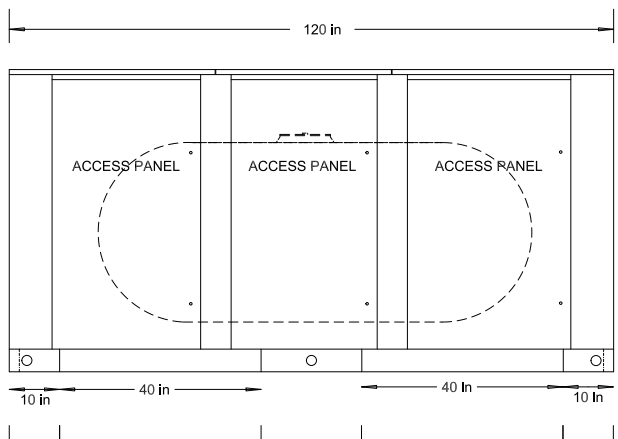

LEFT SIDE VIEW

Qty (8) 1/2" Mounting Holes

FRONT VIEW

RIGHT SIDE VIEW

500 & 600 TANK SECTION		
DATE	11-19-2014	DWG. NO.
REV	1	
DRAWN	JW	
CHECKED		

CAB0002