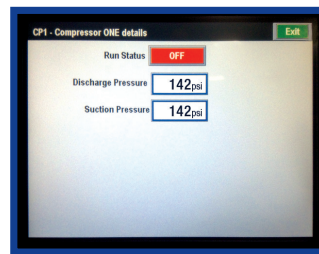

*Some network configuration required.

Other Touchscreen User Interface Examples...

Alarm Status Screen 1

Alarm Status Screen 2

Compressor Operation Status and Pressures

Operational Data and Fault Log

Have more questions?
Call or Email: info@jmchillers.com