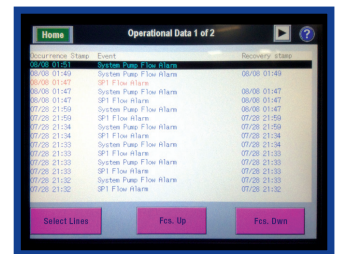

Touch Screen Key Chiller Control Features:

- **USB update slot for IN-PLACE HMI and PLC software updates available from jmchillers.com**
- **Free Software Upgrades**
- **CE, UL Listed**
- **Monitor / Control your chiller from anywhere***
- **4gb SD card in slot for data storage - Standard**
- **Ultra bright display screen with auto screen saver**
- **Real-time Pressure and Temperature readings**
- **Automatic COMPRESSOR Lag/Lead with FIVE operational modes**
- **Automatic SYSTEM PUMP Lag/Lead with FIVE operational modes**
- **Factory configured for ALL J&M's chiller options**

*Some network configuration required.

Other Touchscreen User Interface Examples...

Alarm Status Screen 1

Alarm Status Screen 2

Compressor Operation Status and Pressures

Operational Data and Fault Log

Have more questions?
Call or Email: info@jmchillers.com