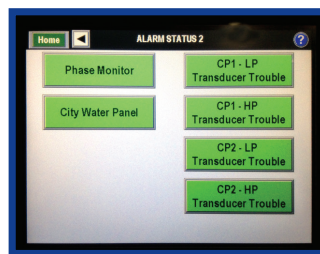

Touch Screen Key Chiller Control Features:

- **USB update slot for IN-PLACE HMI and PLC software updates available from jmchillers.com**
- **Free Software Upgrades**
- **CE, UL Listed**
- **Monitor / Control your chiller from anywhere***
- **4gb SD card in slot for data storage - Standard**
- **Ultra bright display screen with auto screen saver**
- **Real-time Pressure and Temperature readings**
- **Automatic COMPRESSOR Lag/Lead with FIVE operational modes**
- **Automatic SYSTEM PUMP Lag/Lead with FIVE operational modes**
- **Factory configured for ALL J&M's chiller options**

*Some network configuration required.

Other Touchscreen User Interface Examples...

Alarm Status Screen 1

Alarm Status Screen 2

Compressor Operation Status and Pressures

Operational Data and Fault Log

Have more questions?
Call or Email: info@jmchillers.com