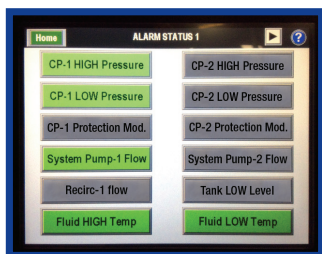

Touch Screen Key Chiller Control Features:

- **USB update slot for IN-PLACE HMI and PLC software updates available from jmchillers.com**
- **Free Software Upgrades**
- **CE, UL Listed**
- **Monitor / Control your chiller from anywhere***
- **4gb SD card in slot for data storage - Standard**
- **Ultra bright display screen with auto screen saver**
- **Real-time Pressure and Temperature readings**
- **Automatic COMPRESSOR Lag/Lead with FIVE operational modes**
- **Automatic SYSTEM PUMP Lag/Lead with FIVE operational modes**
- **Factory configured for ALL J&M's chiller options**

*Some network configuration required.

Other Touchscreen User Interface Examples...

Alarm Status Screen 1

Alarm Status Screen 2

Compressor Operation Status and Pressures

Operational Data and Fault Log

Have more questions?
Call or Email: info@jmchillers.com