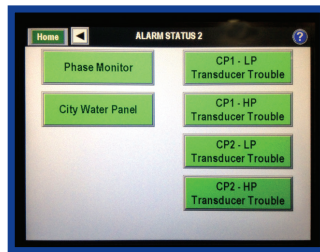

J&M Fluidics offers...

Remote Idec Touchscreen Control Panel

J&M Fluidics, Inc.
851 Tech Drive
Telford, PA 18969

Complete Control of the Chiller from Anywhere in Your Facility.

Get Remote Chiller Access and harness the power with an industrial quality "Human Machine Interface" (HMI) that communicates with our J&M Pentra MicroSmart Programmable Logic Controller (PLC).

Other Touchscreen User Interface Examples...

Alarm Status Screen 1

Alarm Status Screen 2

Compressor Operation Status and Pressures

Operational Data and Fault Log

- Ultra Bright Display Screen with Auto Screen Saver
- Wall Mount
- CAT 5 or CAT 6 Cable, or Network Connection Between Chiller & Remote Required to Connect to the Chiller
- 115V Outlet Required