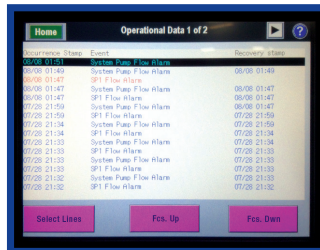

Other Touchscreen User Interface Examples...

Alarm Status Screen 1

Alarm Status Screen 2

Compressor Operation Status and Pressures

Operational Data and Fault Log

- Ultra Bright Display Screen with Auto Screen Saver
- Wall Mount
- CAT 5 or CAT 6 Cable, or Network Connection Between Chiller & Remote Required to Connect to the Chiller
- 115V Outlet Required