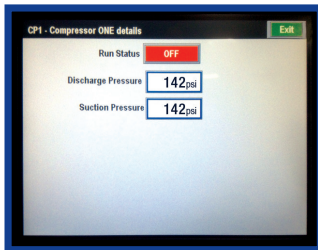

Other Touchscreen User Interface Examples...

Alarm Status Screen 1

Alarm Status Screen 2

Compressor Operation Status and Pressures

Operational Data and Fault Log

- Ultra Bright Display Screen with Auto Screen Saver
- Wall Mount
- CAT 5 or CAT 6 Cable, or Network Connection Between Chiller & Remote Required to Connect to the Chiller
- 115V Outlet Required